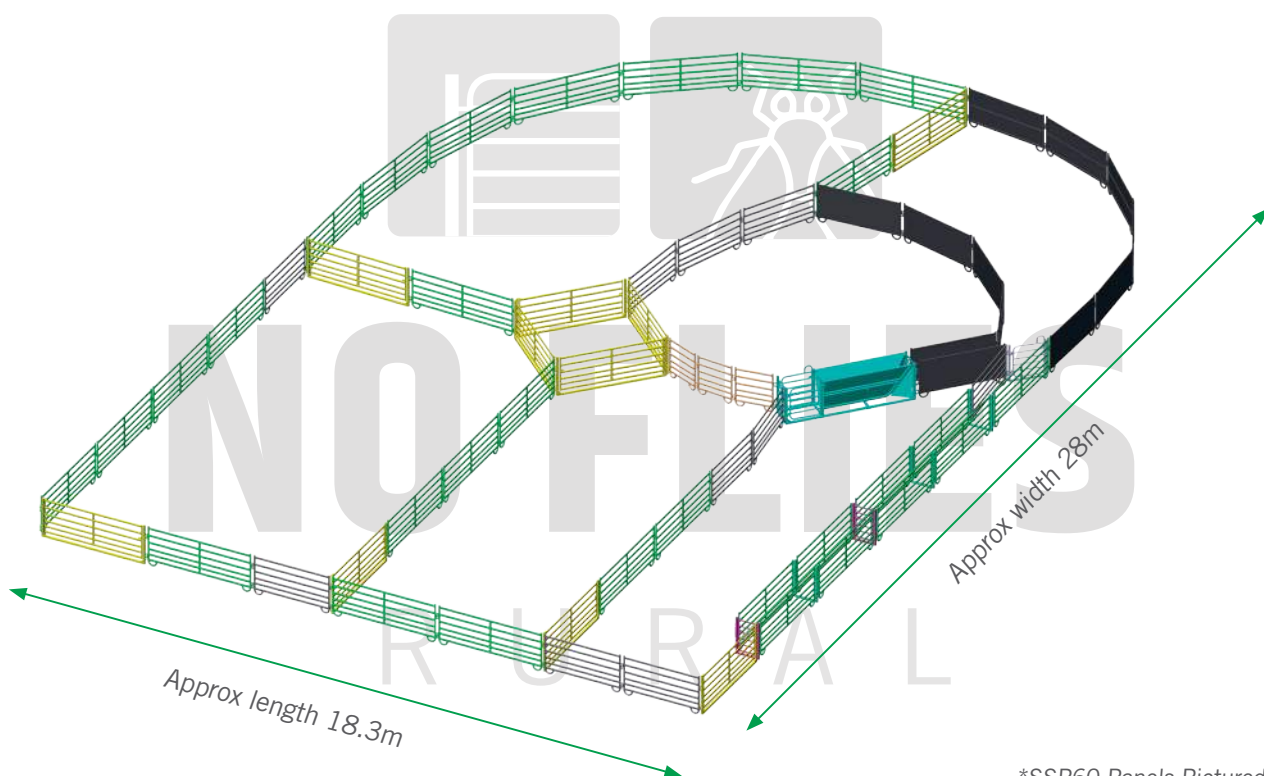

NO FLIES

RURAL

1000 Head Sheep Yard

*SSP60 Panels Pictured

Available In	
PRODUCT CODE	DESCRIPTION
SSP60	60x30 Sheep Panel 6 Rail
SSPS	25nb Sheep Panel 6 Rail (Yards made upon order) 

YARD INCLUDES

-  1 x Sheep 3 Way Draft Race H/D Adjustable (SSD3WHD) 
-  10 x Sheep Inframe Gates 2900x1100
-  1 x Sheep Inframe Gate 1000x1100
-  2 x Sheep Inframe Gates 600x1100
-  30 x Sheep Panels 2900x1100
-  10 x Sheep Panels 2100x1100
-  3 x Sheep Panel 1000x1100
-  12 x Blind Sheep Panels 2250x1100
-  3 x Sheep Race Bows
- 144 x Yard Pins