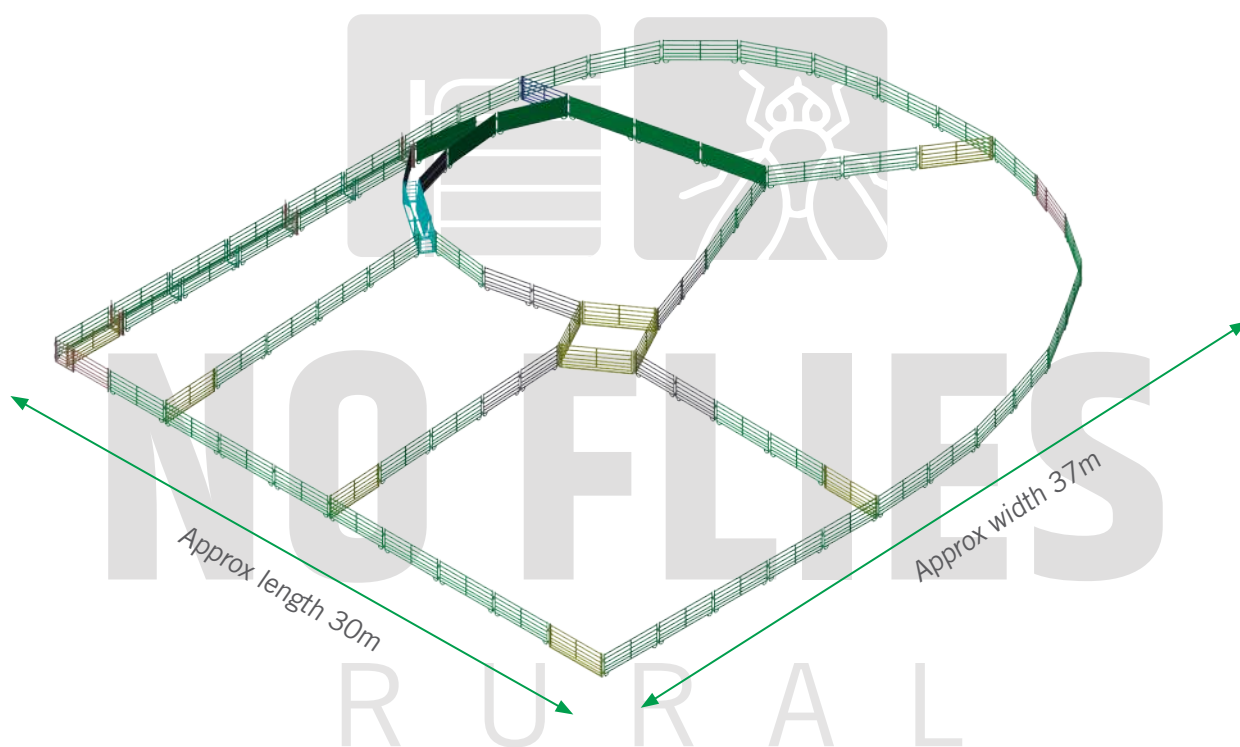

NO FLIES

RURAL

1200 Head Sheep Yard

*SSP60 Panels Pictured

Available In	
PRODUCT CODE	DESCRIPTION
SSP60	60x30 Sheep Panel 6 Rail
SSPS	25nb Sheep Panel 6 Rail (Yards made upon order) 

YARD INCLUDES

-  1 x Sheep 3 Way Draft Race H/D Adjustable (SSD3WHD) 
-  10 x Sheep Inframe Gates 2900x1100
-  1 x Sheep Inframe Gate 2100x1100
-  2 x Sheep Man Gate in Panel 2900x1100
-  3 x Sheep Sliding Gate
-  54 x Sheep Panels 2900x1100
-  8 x Sheep Panels 2100x1100
-  6 x Blind Sheep Panels 2850x1100
-  2 x Blind Sheep Panels 2250x1100
-  3 x Sheep Race Bows
- 178 x Yard Pins