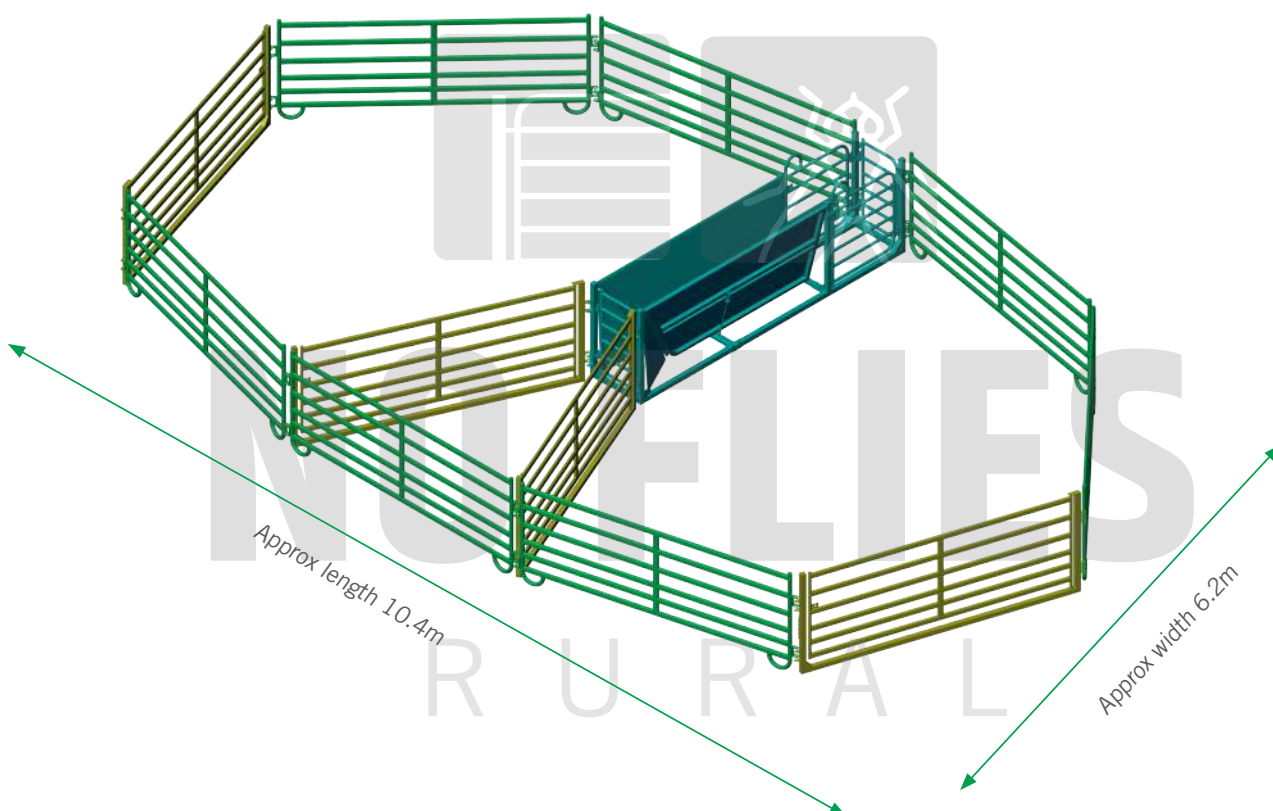

NO FLIES

R U R A L

50-60 Head Sheep Yard

*SSP60 Panels Pictured

| Available In | |
|--------------|------------------------------------------------------------------------------------------------------------------------------------------------------------------------|
| PRODUCT CODE | DESCRIPTION |
| SSP60 | 60x30 Sheep Panel 6 Rail |
| SSPS | 25nb Sheep Panel 6 Rail (Yards made upon order) <small>MADE IN AUSTRALIA</small>  |

YARD INCLUDES

-  1 x Sheep 3 Way Draft Race H/D Adjustable (SSD3WHD) MADE IN AUSTRALIA 
-  4 x Sheep Inframe Gates 2900x1100
-  7 x Sheep Panels 2900x1100
- 24 x Yard Pins