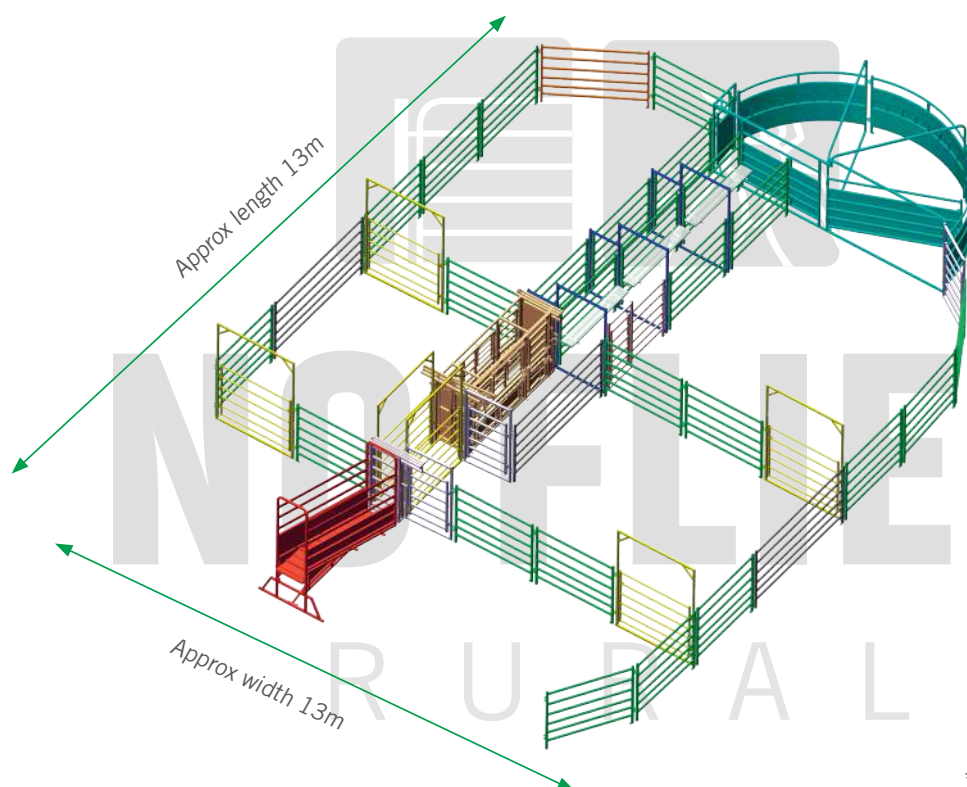

NO FLIES

RURAL

80 Head Cattle Force Yard

*SCP80 Panels Pictured

Available In	
PRODUCT CODE	DESCRIPTION
SCP80	80x40 Cattle Panel 6 Rail
SCP115	115x40 Cattle Panel 5 Rail

YARD INCLUDES

-  1 x Adjustable Cattle Loading ramp (SCRA) 
-  1 x Cattle Force Yard Blind
-  1 x Vet Crush (SCCV) 
-  25 x Cattle Panels 2100 x 1800
-  1 x Cattle Panel 2400 x 1800
-  3 x Cattle Panel 3350 x 1800
-  6 x Cattle Inframe Gates
-  3 x Double Cattle Race Bows
-  1 x Cattle Slide Gate
-  1 x Man Gate In Panel
-  3 x Cattle Access Gates
-  3 x Race Walkway Mesh
-  6 x Walkway Supports
- 102 x Yard Pins