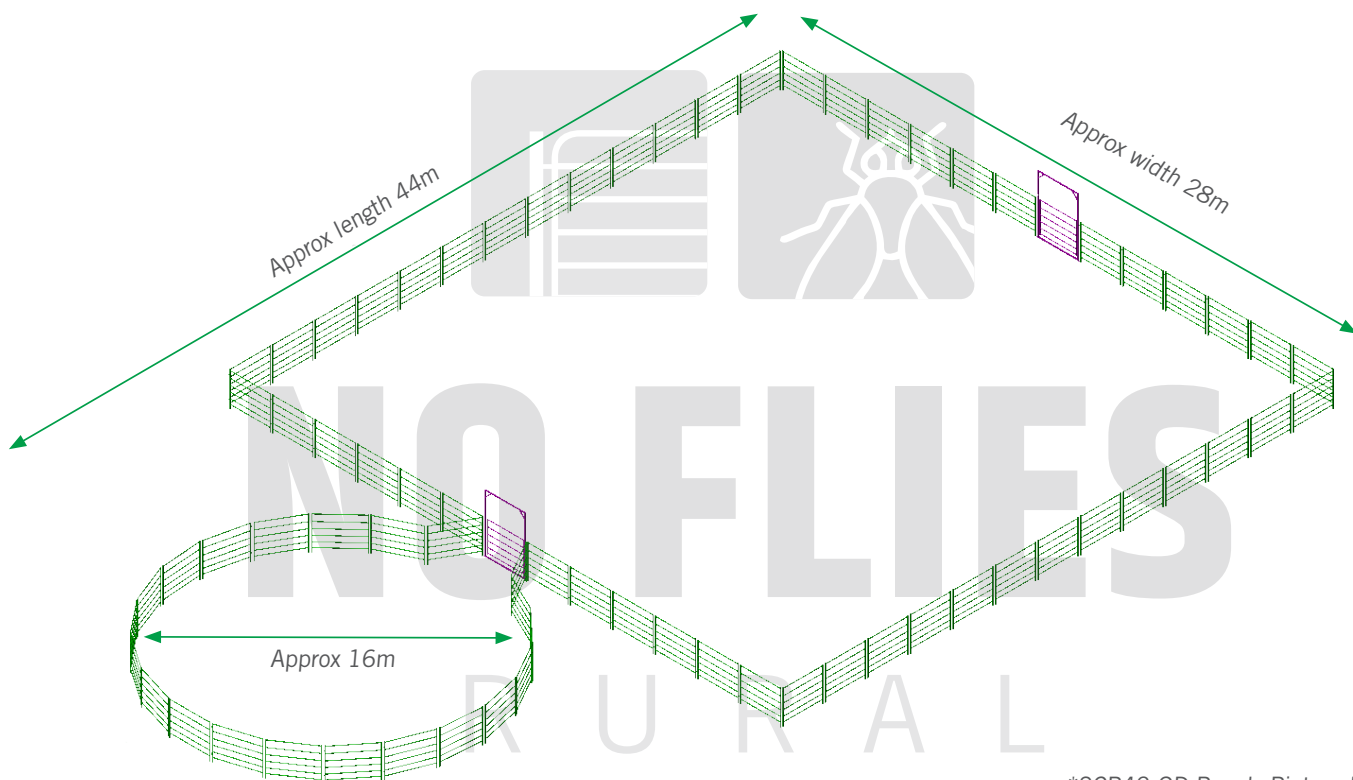

NO FLIES

RURAL

Horse Training Arena

*SCP40-OD Panels Pictured

Available In					
PRODUCT CODE	HORIZONTAL	UPRIGHTS	RAILS	HEIGHT	WIDTH
SCP40-OD	40od	40od	6	1800mm	2100mm
SCP60H	60x30mm	40x40mm	5	1650mm	2100mm
SCP60	60x30mm	40x40mm	6	1800mm	2100mm
SCCP60 (Combo)	60x30mm	40x40mm	7	1800mm	2100mm
SCP80	80x40mm	50x50mm	6	1800mm	2100mm
SCP115	115x40mm	50x50mm	5	1800mm	2100mm

YARD INCLUDES

-  71 x Panels
-  2 x Inframe Gate
- 146 x Yard Pins